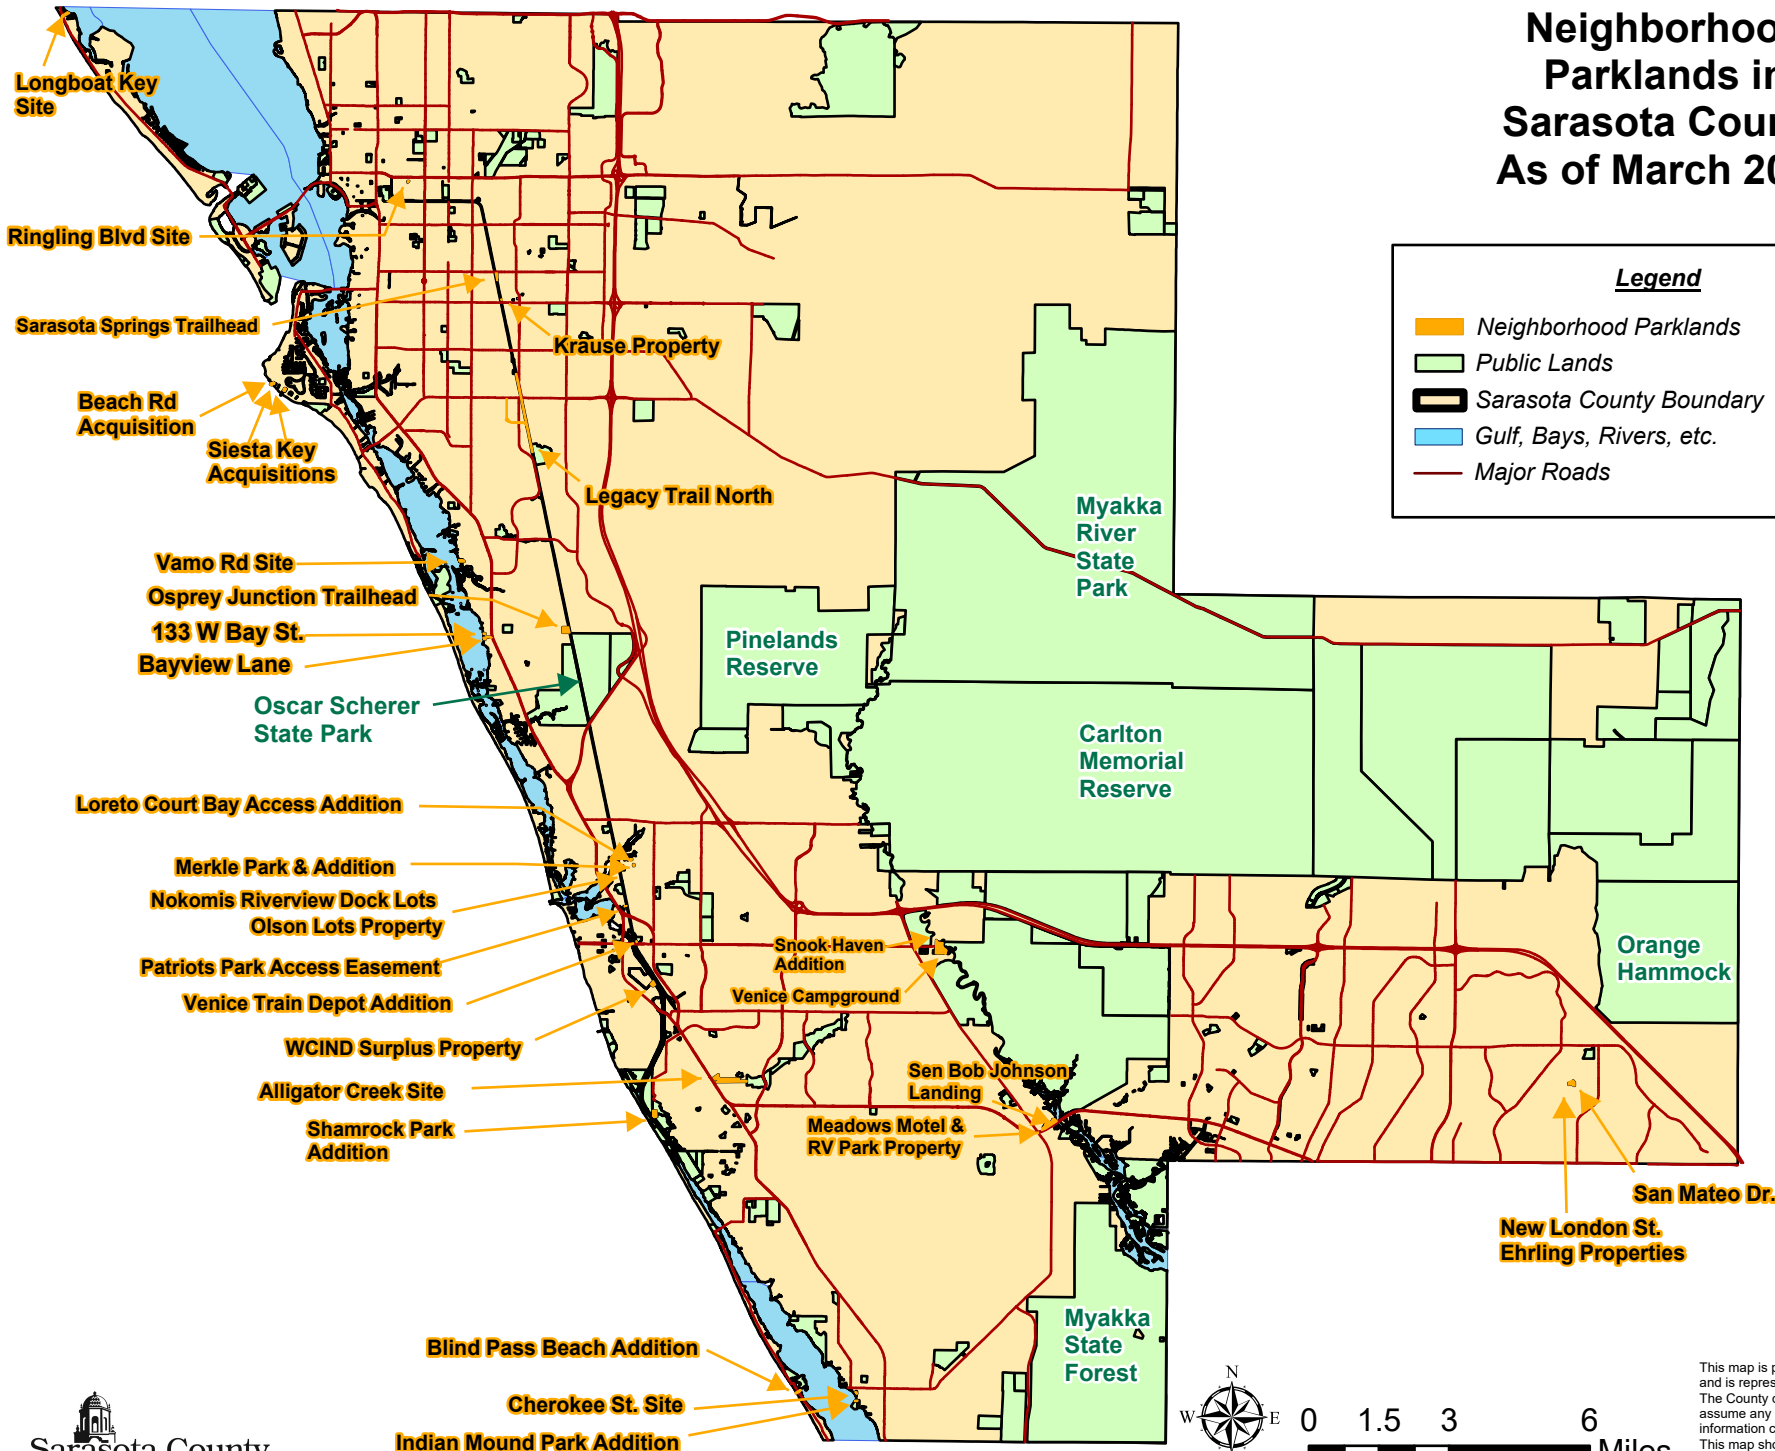

Neighborhood Parklands in Sarasota County As of March 2026

Legend

- Neighborhood Parklands
- Public Lands
- Sarasota County Boundary
- Gulf, Bays, Rivers, etc.
- Major Roads

This map is produced from Sarasota County GIS, and is representative information only. The County does not warranty, guarantee, or assume any responsibility for geographic information completeness and/or accuracy. This map should not be used as guide for navigation. Copyright © SCGIS 2026

Path: N:\Environmental\Natural Resources\ESL\PP\Map\ESL\PP\MasterMap.aprx