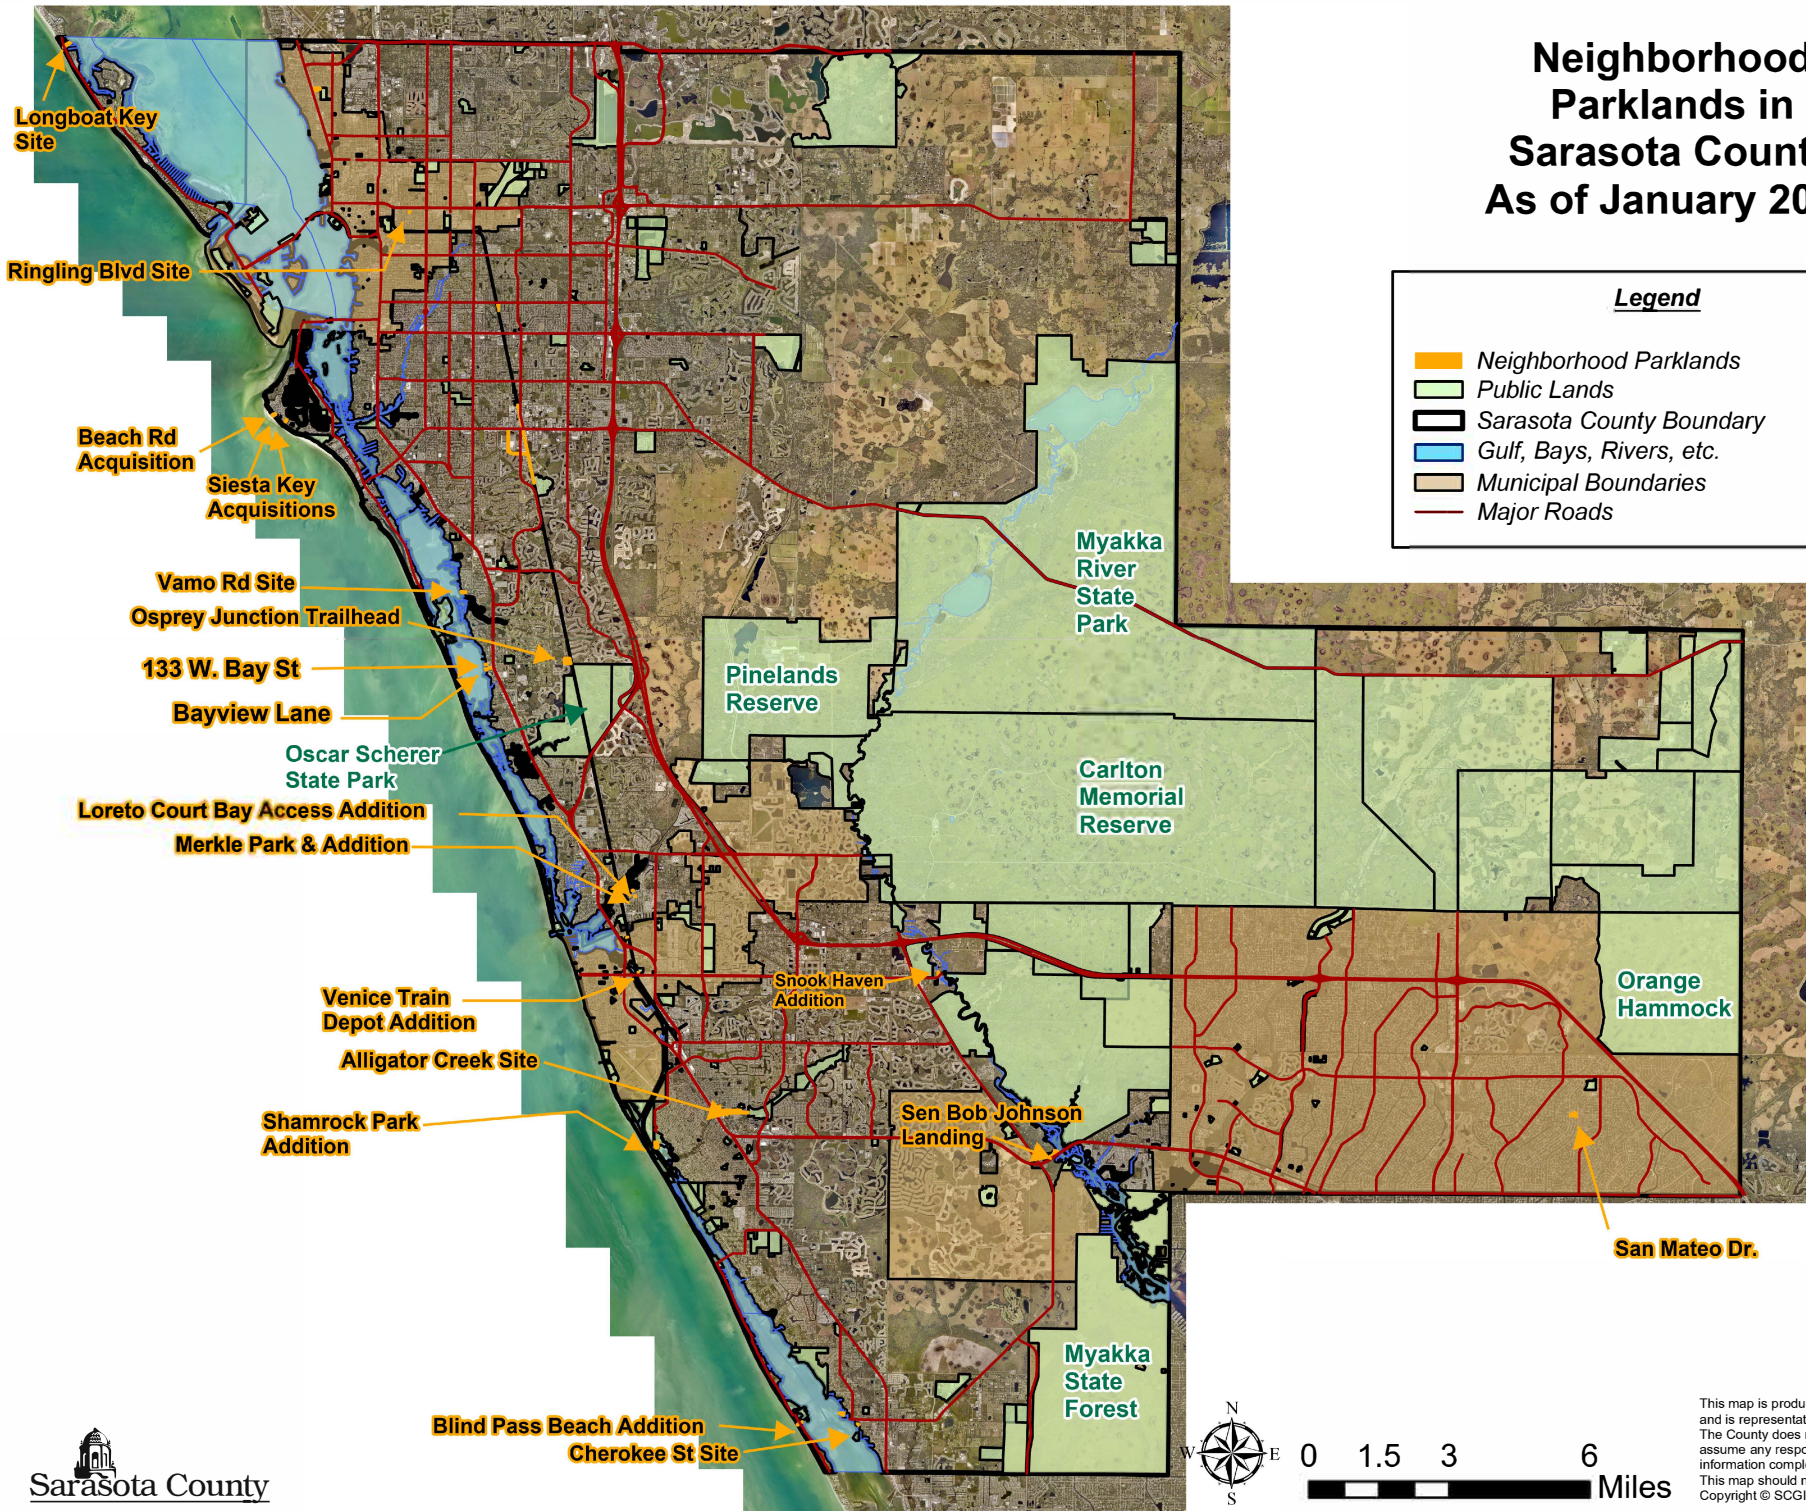

Neighborhood Parklands in Sarasota County As of January 2025

Legend

- Neighborhood Parklands
- Public Lands
- Sarasota County Boundary
- Gulf, Bays, Rivers, etc.
- Municipal Boundaries
- Major Roads

This map is produced from Sarasota County GIS, and is representative information only. The County does not warranty, guarantee, or assume any responsibility for geographic information completeness and/or accuracy. This map should not be used as guide for navigation. Copyright © SCGIS 2024

Path: N:\Environmental\Recreation\NeighborhoodParklands\Map\NPPMastermap\NPPMasterMaps.aprx